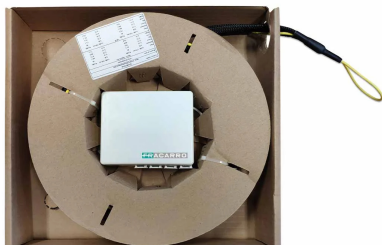

STOA 4 60m

Multifibre cables

Plastic Apartment Optical Termination Box, pre-connected on **both sides**, with 4 SC/APC sockets and shooter; available with **60m** of 4-fibre cable for **FTTH** multiservice installations; very useful solution to bring within each individual housing unit all centralized services in the CSOE of FTTH installations.

Specifications		
Code		287630
Fiber type		Single-mode 9/125; semi loose
Sheath		LSZH, G657 A2
Colour		White
Fibre no.		4
Fibre length	m	60
Sheath diameter	mm	3
Connectors		SC/APC - SC/APC
Connector type		Simplex PULL
Insertion loss	dB	< 0.25 (Grade B)
Dimensions and packaging		
Pieces		1
EAN code		8016978106653
Packaging dimensions	mm	280 x 260 x 60
Product dimensions	mm	250 x 250 x 50
Packaging weight	Kg	0.80